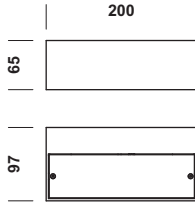

tossB reserves the right to alter material, dimensions and characteristics without prior notice. This documentation replaces all previous documentation. Read installation-instructions carefully.

Our general terms and conditions shall apply notwithstanding any stipulation to the contrary to all the orders and agreements with tossB. You can obtain a copy of these conditions on demand.

karveelstraat 2
8380 zeebrugge
belgium

t +32 [0]50 54 35 49
f +32 [0]50 54 35 40
info@tossB.com
www.tossB.com